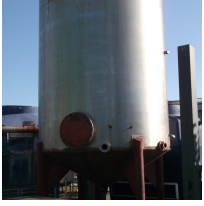

25000 LITRE STAINLESS STEEL TANK WITH LEGS CONICAL BOTTOM

Stainless Steel Tank with
legs Conical Bottom_25000
Litre

Price: R0.00
Stock: Out of stock
Category: [Stainless Steel](#)